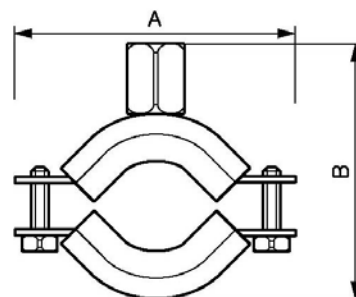

ACCESSORIES FOR PPS NETWORK ASSEMBLY

M8 thread hanger

Part number	For pipe OD	Length (m)	Net weight (Kg)
CPF 20	20	1	0.05
CPF 25	25	2	0
CPF 32	32	5.5	0
CPF 40	40	5.5	0
CPF 50	50	2	0
CPF 63	63	2	0
CPF 80	80	2	0
CPF 100	100		0
CPF 160	160		0.3